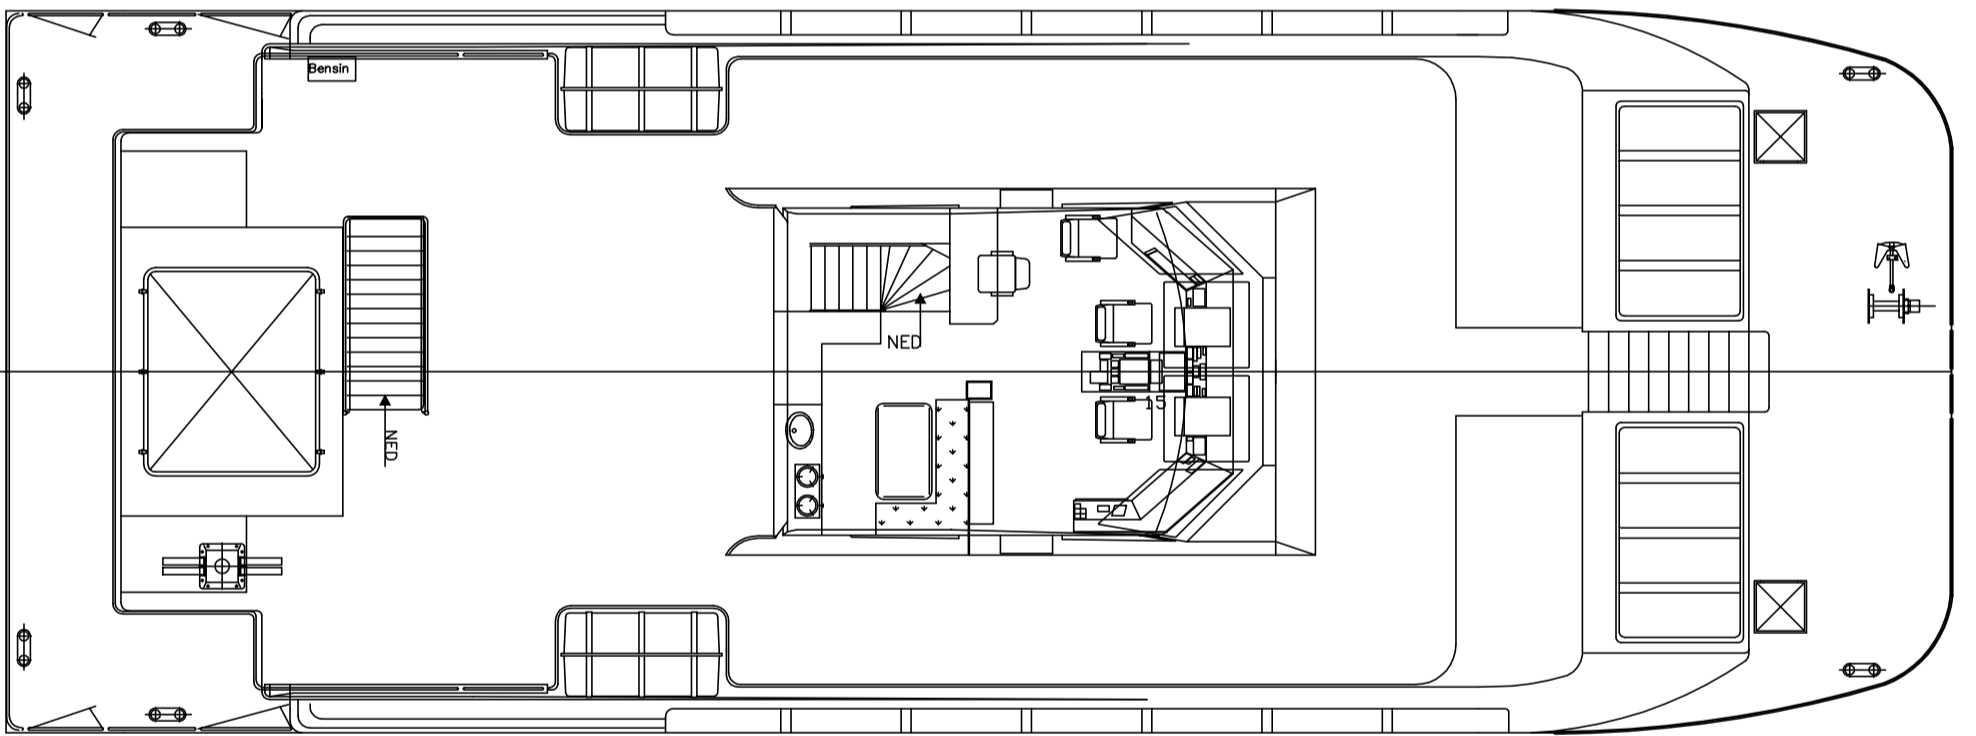

HOVEDDIMENSJONER

LENGDE O. A: 24.25m
 LENGDE VL: 23.96m
 BREDDDE: 9.0m

PASSASJERKAP 142 stk
 LASTEKAP 8 paller

This drawing/specification is the property of Oma Boatbyggeri A/S and it must not be copied and the contents thereof or any information received in conjunction therewith must not be imparted to any unauthorized third party, it must not be used for any unauthorized purpose or used for any other project than that for which it was originally ordered. The receipt of drawing/specification implies that the conditions as mentioned are accepted.