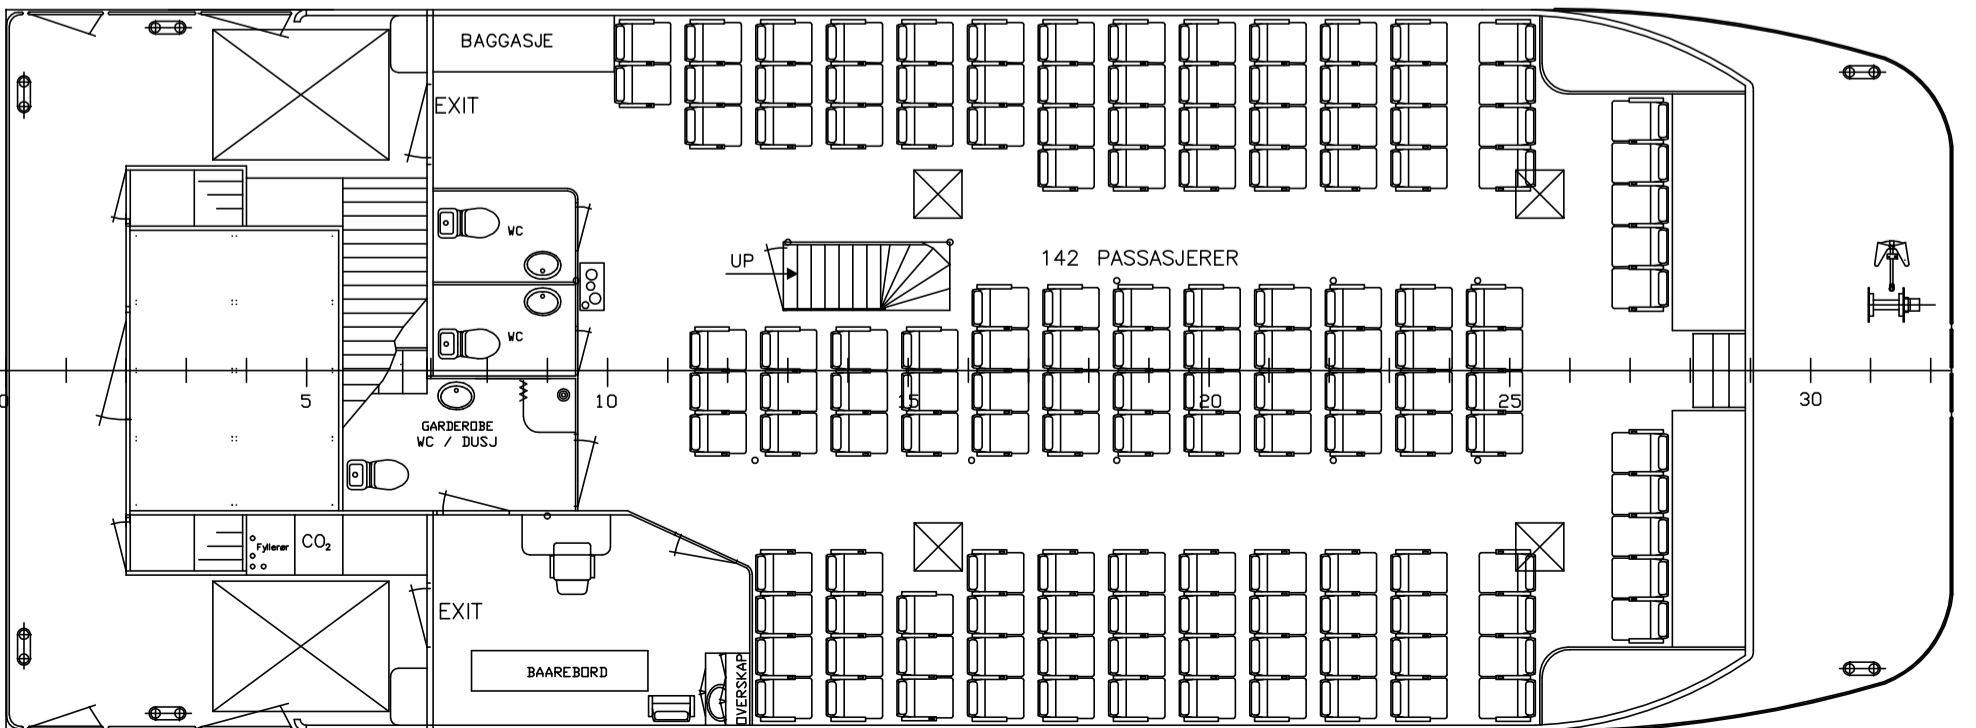

HOVEDDIMENSJONER

LENGDE O. A: 24.25m
 LENGDE VL: 23.96m
 BREDDDE: 9.0m

PASSASJERKAP 142 stk
 LASTEKAP 8 paller

This drawing/specification is the property of Oma Boatbyggeri A/S and it must not be copied and the contents thereof or any information received in conjunction therewith must not be imparted to any unauthorized third party, it must not be used for any unauthorized purpose or used for any other project than that for which it was originally ordered. The receipt of drawing/specification implies that the conditions as mentioned are accepted.